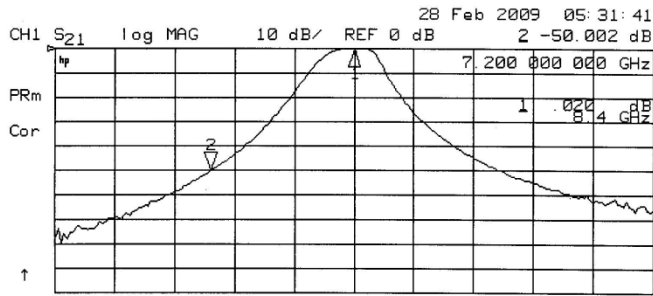

satellite Filter products

2GHz to 110GHz

Attention

Very low insert loss less than 0.2dB @8.4GHz

2050 MHz
 Loss : -1.00dB

2280 MHz
 Loss : -1.2dB

2050 + 230 MHz
 - 90 dB

RFtestLab Co.,Ltd