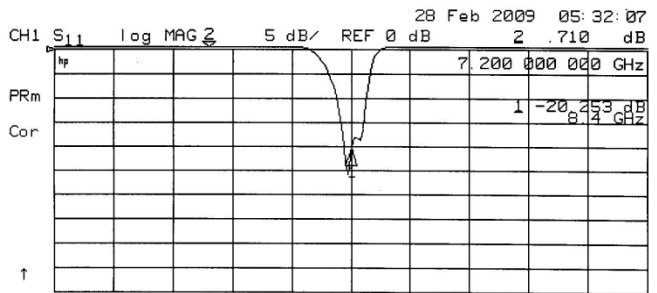

satellite Filter products

2GHz to 110GHz

Attention

Very low insert loss less than 0.2dB @8.4GHz

2050 MHz
 Loss : -1.00dB

2280 MHz
 Loss : -1.2dB

2050 + 230 MHz
 - 90 dB

RFtestLab Co.,Ltd