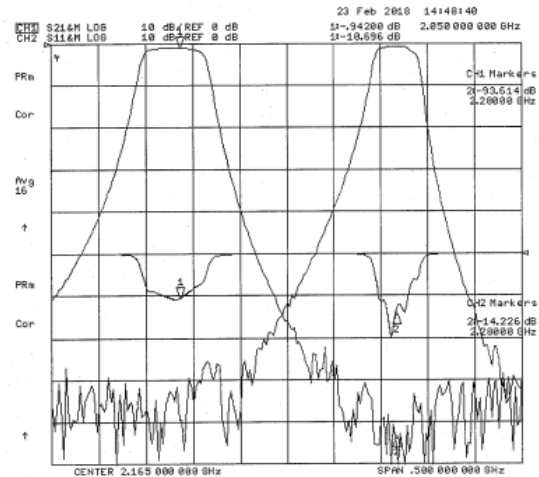

satellite Filter products

2GHz to 110GHz

Attention

Very low insert loss less than 0.2dB @8.4GHz

2050 MHz
 Loss : -1.00dB

2280 MHz
 Loss : -1.2dB

2050 + 230 MHz
 - 90 dB

RFtestLab Co.,Ltd