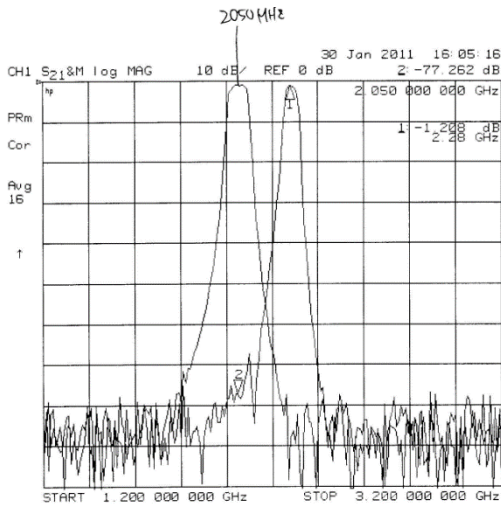

satellite Filter products

2GHz to 110GHz

Attention

Very low insert loss less than 0.2dB @8.4GHz

2050 MHz
 Loss : -1.00dB

2280 MHz
 Loss : -1.2dB

2050 + 230 MHz
 - 90 dB

RFtestLab Co.,Ltd