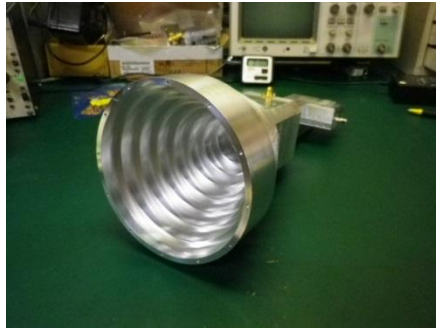

satellite Antenna Feed system

2GHz to 110GHz

Attention

Optimize Septum polarizer for various dish feeds and frequency

We will deliver the best performance to your satellite

RFtestLab Co.,Ltd

www.RFtestLab.com