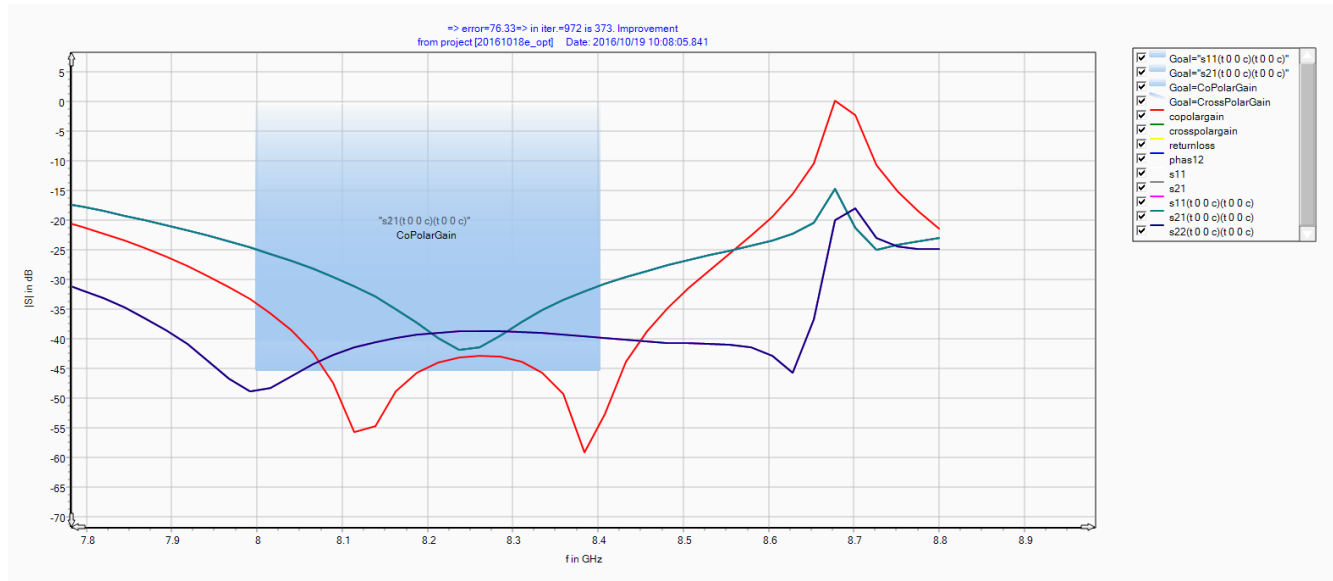

satellite Antenna Feed system

2GHz to 110GHz

Attention

Optimize Septum polarizer for various dish feeds and frequency

We will deliver the best performance to your satellite

RFtestLab Co.,Ltd

www.RFtestLab.com