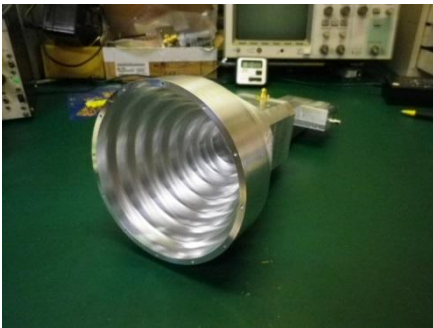

satellite Antenna Feed system

2GHz to 110GHz

Attention

Optimize Septum polarizer for various dish feeds and frequency

We will deliver the best performance to your satellite

RFtestLab Co.,Ltd

www.RFtestLab.com